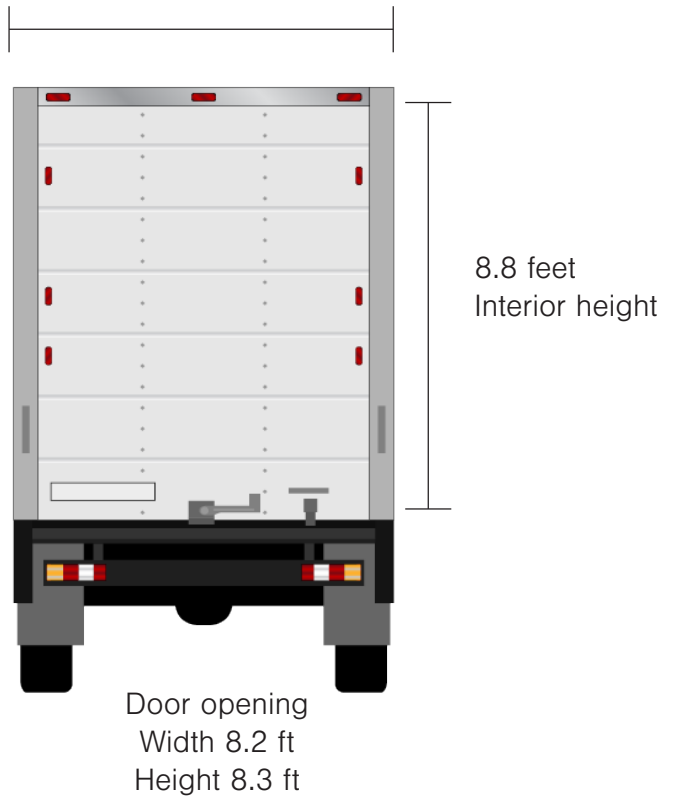

### Your Storage Trailer Solution Starts Here

With Houston's largest fleet of trailers, we have the storage trailer for any need. Our storage trailers range from 28' to 57' in length, with the option for swing or roll-up doors. They are dock height, sit four feet off the ground, and are wide enough to fit two pallets side by side. Find your trailer and start storing today!

<p><b>45' TRAILER</b></p> <p><b>Dimensions</b></p>		
<p><b>Exterior</b></p>	<p><b>Length</b> 45 ft <b>Width</b> 8.5 ft <b>Height</b> 9.6 ft</p>	<p><b>Door Type:</b> Swing door Roll up door</p>
<p><b>Interior</b></p>	<p><b>Length</b> 52.5 ft <b>Width</b> 8.2 ft <b>Height</b> 8.4 ft</p>	
<p><b>Capacity</b></p>	<p>3,204 cu ft holds 22 pallets single stacked, 44 double stacked</p>	

<p><b>28' TRAILER</b></p> <p><b>Dimensions</b></p>		
<p><b>Exterior</b></p>	<p><b>Length</b> 28 ft <b>Width</b> 8.5 ft <b>Height</b> 9.6 ft</p>	<p><b>Door Type:</b> Swing door Roll up door</p>
<p><b>Interior</b></p>	<p><b>Length</b> 27.5 ft <b>Width</b> 8.2 ft <b>Height</b> 8.4 ft</p>	
<p><b>Capacity</b></p>	<p>1,780 cu ft holds 14 pallets single stacked, 28 double stacked</p>	

**Swing Door**

Exterior Width 8.2 feet  
Interior Width 8.2 feet

**Roll Door**

Exterior Width 8.2 feet  
Interior Width 8.2 feet

\*Individual trailer dimensions may vary.